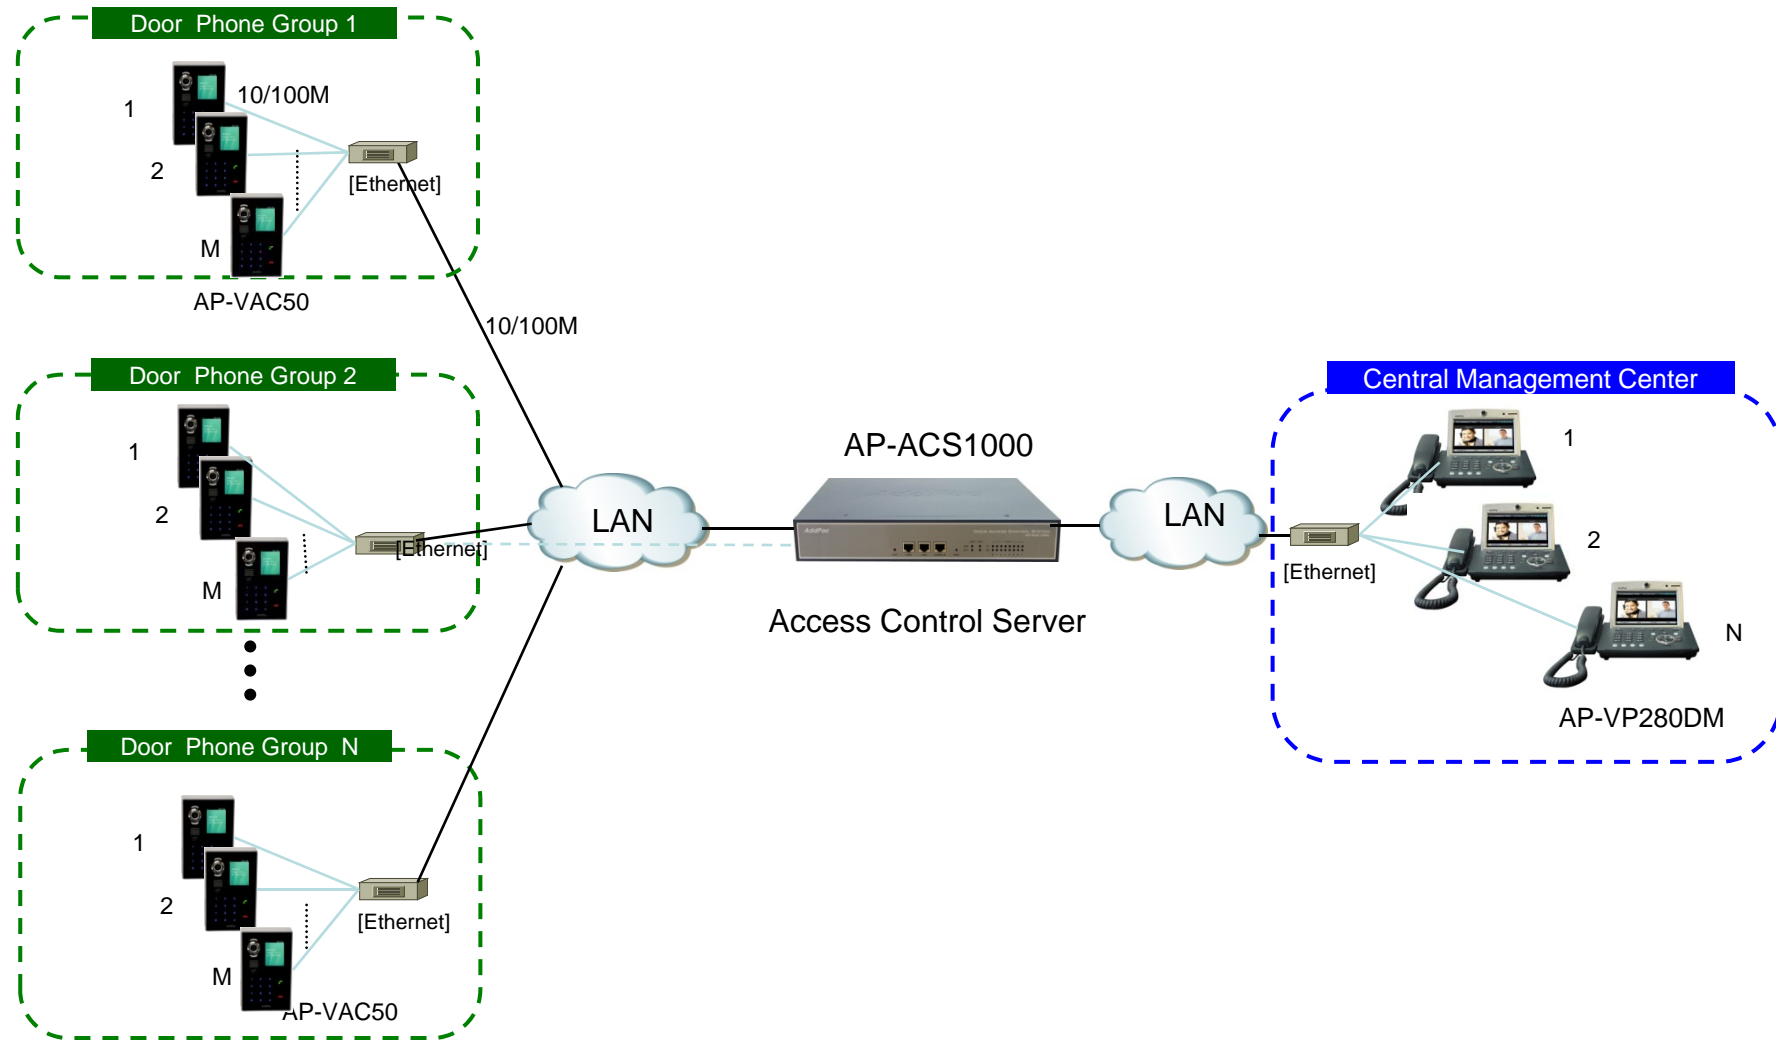

AP-VP280DM IP Video Phone

High Performance Next Generation IP Video Terminal Solution

SIP Video Door Attendant
Terminal Service

AddPac

AddPac Technology

Sales and Marketing

www.addpac.com

High Quality, High Resolution

AP-VP280DM IP Video Phone

AddPac

www.addpac.com

High Quality, High Resolution

AP-VP280DM IP Video Phone

Contents

- Network Diagram
- Product Overview
- Hardware Specification

Network Diagram

Product Overview

AP-VP280DM IP Video Phone

- IP based Video Phone Solution
- High-Quality Video, Audio, and Voice Service
- High Performance Programmable Video DSP
- Video Telephony and Videoconferencing Service Features
- H.323 and SIP Dual VoIP Signaling Protocols
- H.264/H.263 Video Codec Support
- **HDMI Video Output Interface for External HDTV or Monitor**
- Various Call Scenario Support
- Call Status Monitoring Support
- Firmware Upgradeable Architecture
- Audio/Video Privacy Protection

Hardware Specification

AP-VP280DM IP Video Phone

High-end
DSP

- **High-end Programmable DSP Hardware Architecture**
- **Video Input Interface**
 - RCA Video Input
- **Video Output Interface**
 - RCA Video Output, **HDMI Video Output**
- **High quality Audio and Voice Interface**
 - Stereo Audio Input & Output Connector
- **Network Interface**
 - One(1) 10/100Mbps Fast Ethernet
 - One(1) RS-232C Console
 - One(1) USB Interface
- **PSTN Interface**
 - One(1) FXO(RJ11) interface (Option)
- **Power Supply**
 - External Power Adaptor
 - PoE (Power over Ethernet) : Option