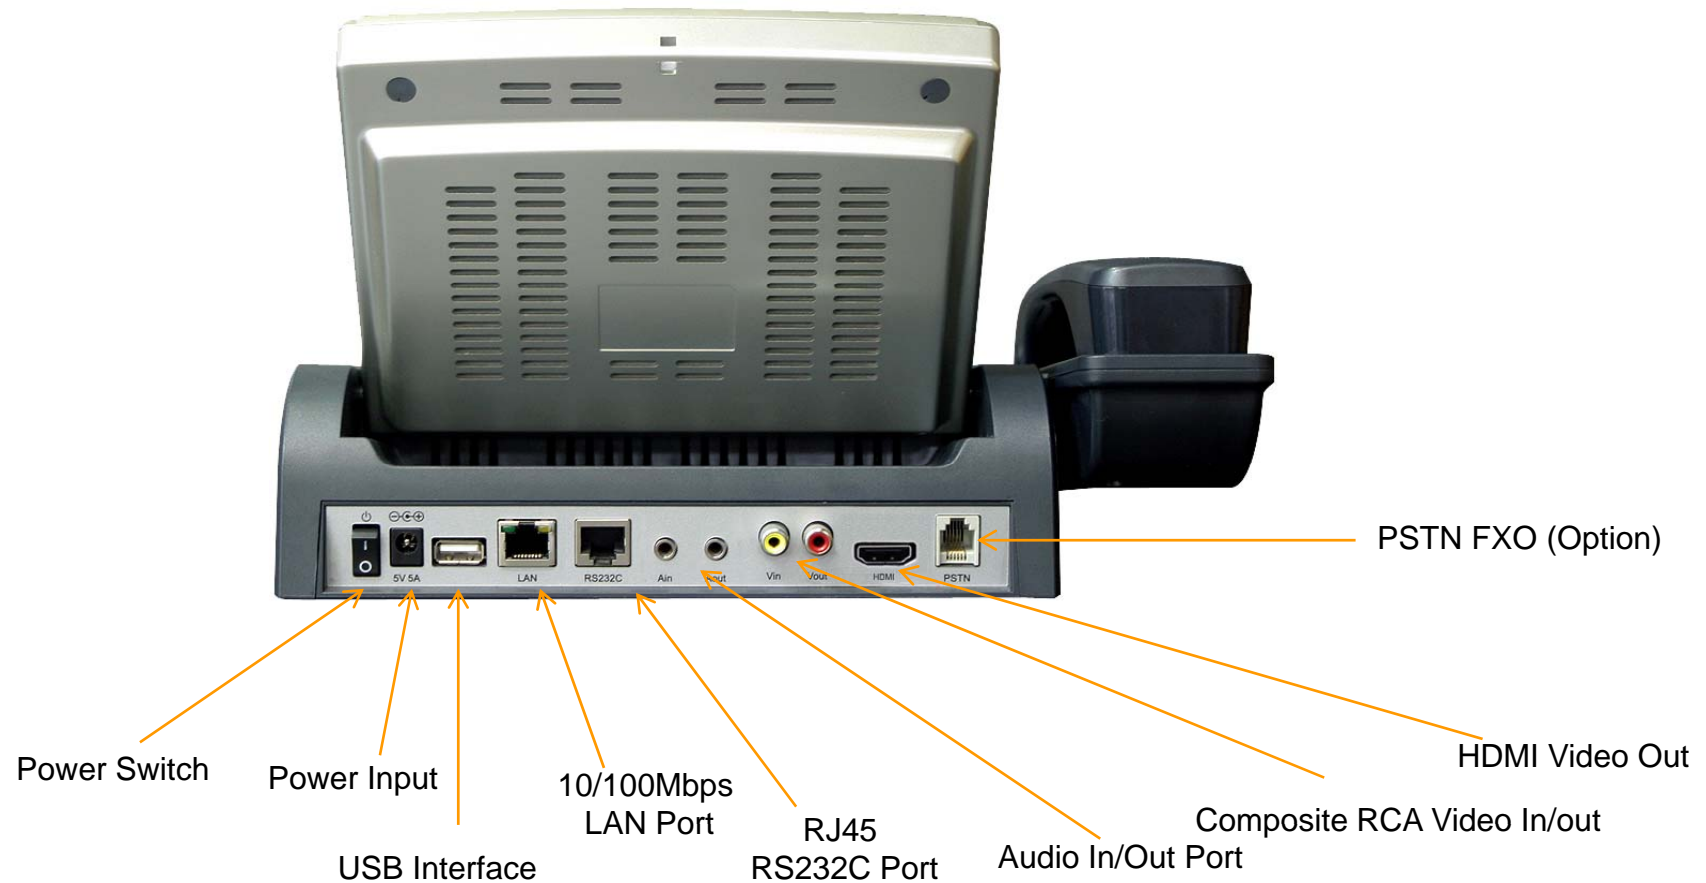

Product Overview

AP-VP280DM IP Video Phone

- IP based Video Phone Solution
- High-Quality Video, Audio, and Voice Service
- High Performance Programmable Video DSP
- Video Telephony and Videoconferencing Service Features
- H.323 and SIP Dual VoIP Signaling Protocols
- H.264/H.263 Video Codec Support
- **HDMI Video Output Interface for External HDTV or Monitor**
- Various Call Scenario Support
- Call Status Monitoring Support
- Firmware Upgradeable Architecture
- Audio/Video Privacy Protection

Hardware Specification

AP-VP280DM IP Video Phone

High-end
DSP

- **High-end Programmable DSP Hardware Architecture**
- **Video Input Interface**
 - RCA Video Input
- **Video Output Interface**
 - RCA Video Output, **HDMI Video Output**
- **High quality Audio and Voice Interface**
 - Stereo Audio Input & Output Connector
- **Network Interface**
 - One(1) 10/100Mbps Fast Ethernet
 - One(1) RS-232C Console
 - One(1) USB Interface
- **PSTN Interface**
 - One(1) FXO(RJ11) interface (Option)
- **Power Supply**
 - External Power Adaptor
 - PoE (Power over Ethernet) : Option

Hardware Specification

AP-VP280DM IP Video Phone

High-end
DSP

Hardware Specification

AP-VP280DM IP Video Phone

High-end
DSP

Hardware Specification

AP-VP280DM IP Video Phone